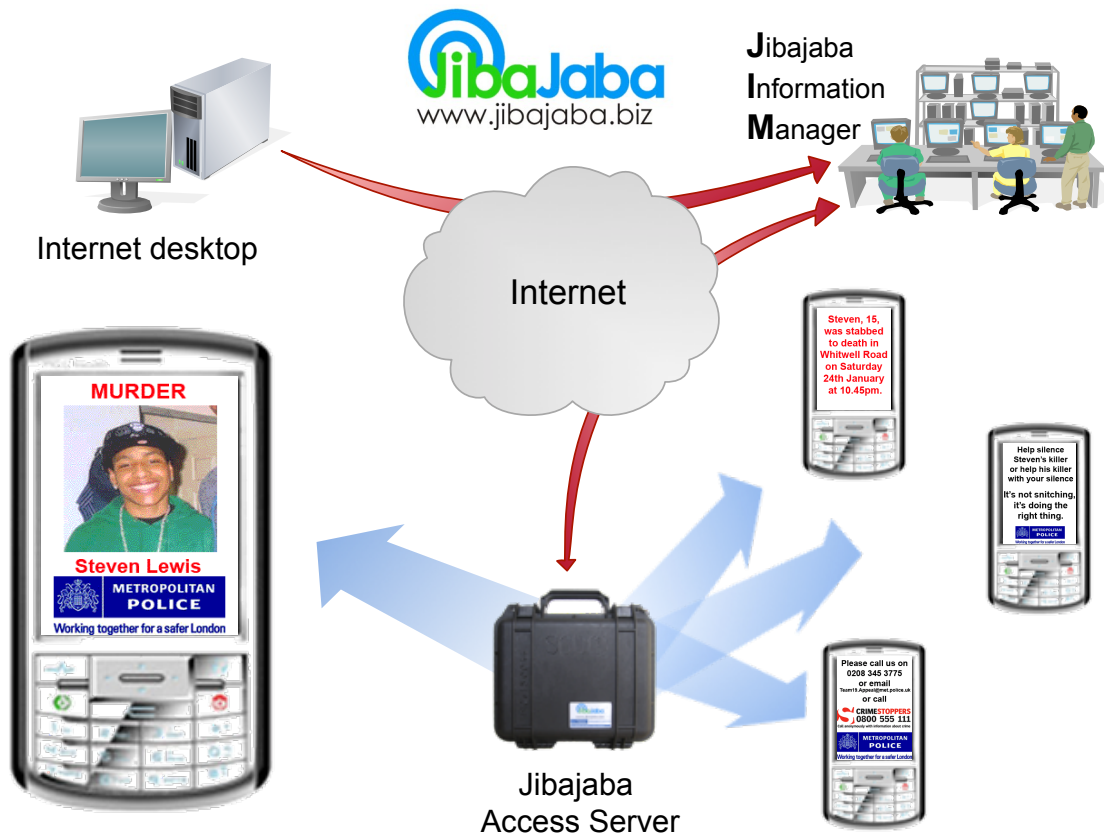

SEND FREE MESSAGES TO THE RIGHT PEOPLE VIA BLUETOOTH AND WI-FI

Recently deployed by Metropolitan Police Homicide Teams, this system is an innovative, cost-effective way of getting your message across:

Can contact every Mobile or Smart phone within a focus area.

Accurate information taken away.

Free to send and receive.

Can send images, videos, mp3s, documents, etc.

Simple-to-use point and click management interface.

Automatically measures success.

Content sent can be shared with friends, colleagues, etc.

Works with any network.

Complements existing means of communication.

Jibajaba currently offers two basic models of wireless messaging system, the Jibajaba Access Point and the Jibajaba Access Server, both of which come with full Bluetooth and Wi-Fi communications as standard.

The Jibajaba Access Point is a small device, suitable for waiting rooms, etc. The Jibajaba Access Server is a larger, more powerful device which will handle a high throughput in a short time.

Either system can be fitted with a heavy-duty battery for use in areas where power is not readily available.